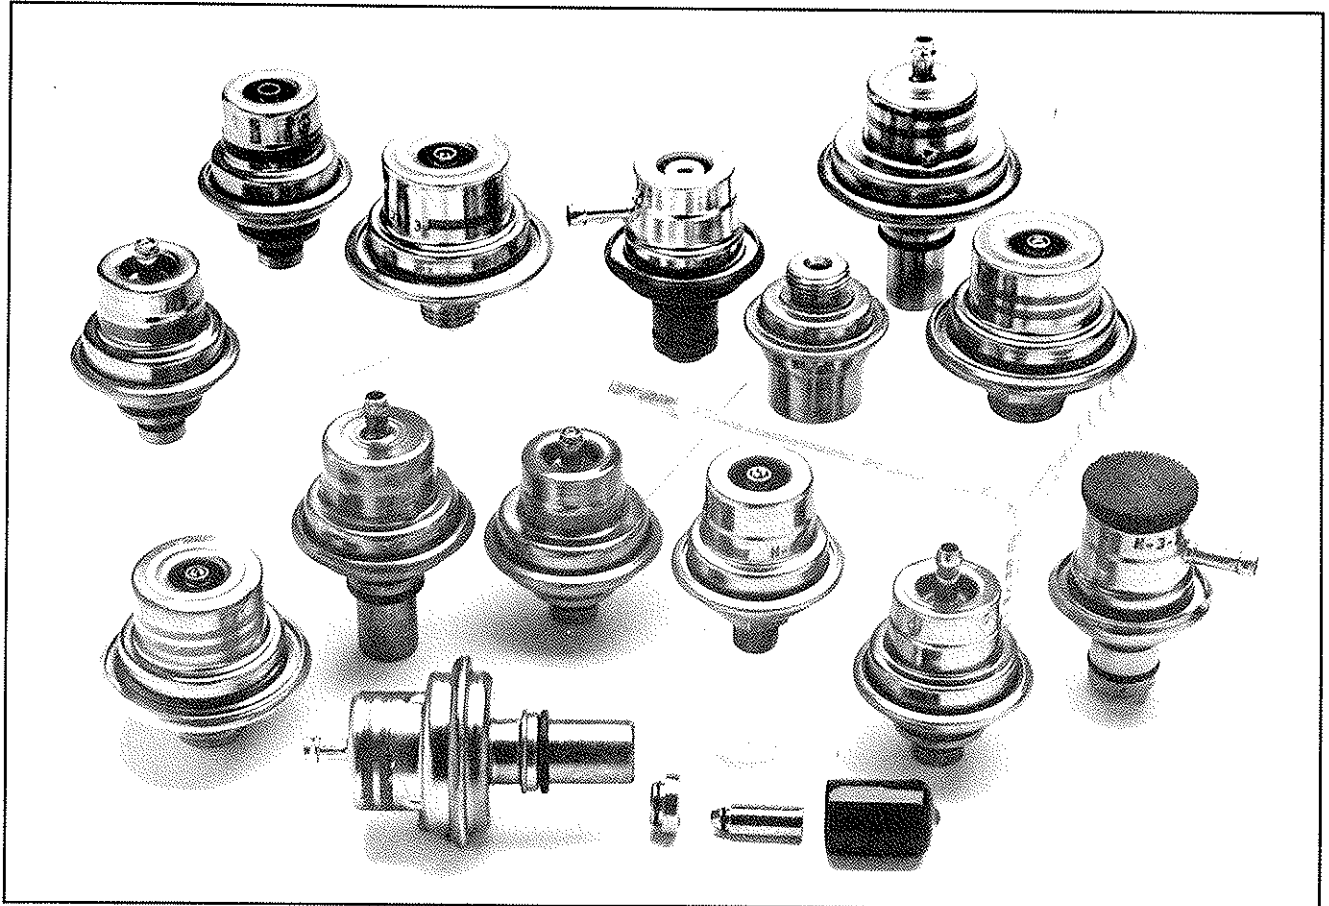

Rostra Modulators are recognized as the highest quality in the industry. Complete and universal, problem solving designs, function perfectly first time. . .every time!

- All units 100% tested
- 1 year limited warranty
- Meets or exceeds OEM specifications
- OEM supplier
- Broader coverage with fewer SKU's
- Fully adjustable for the right shift and feel

When quality counts, no one matches Rostra!